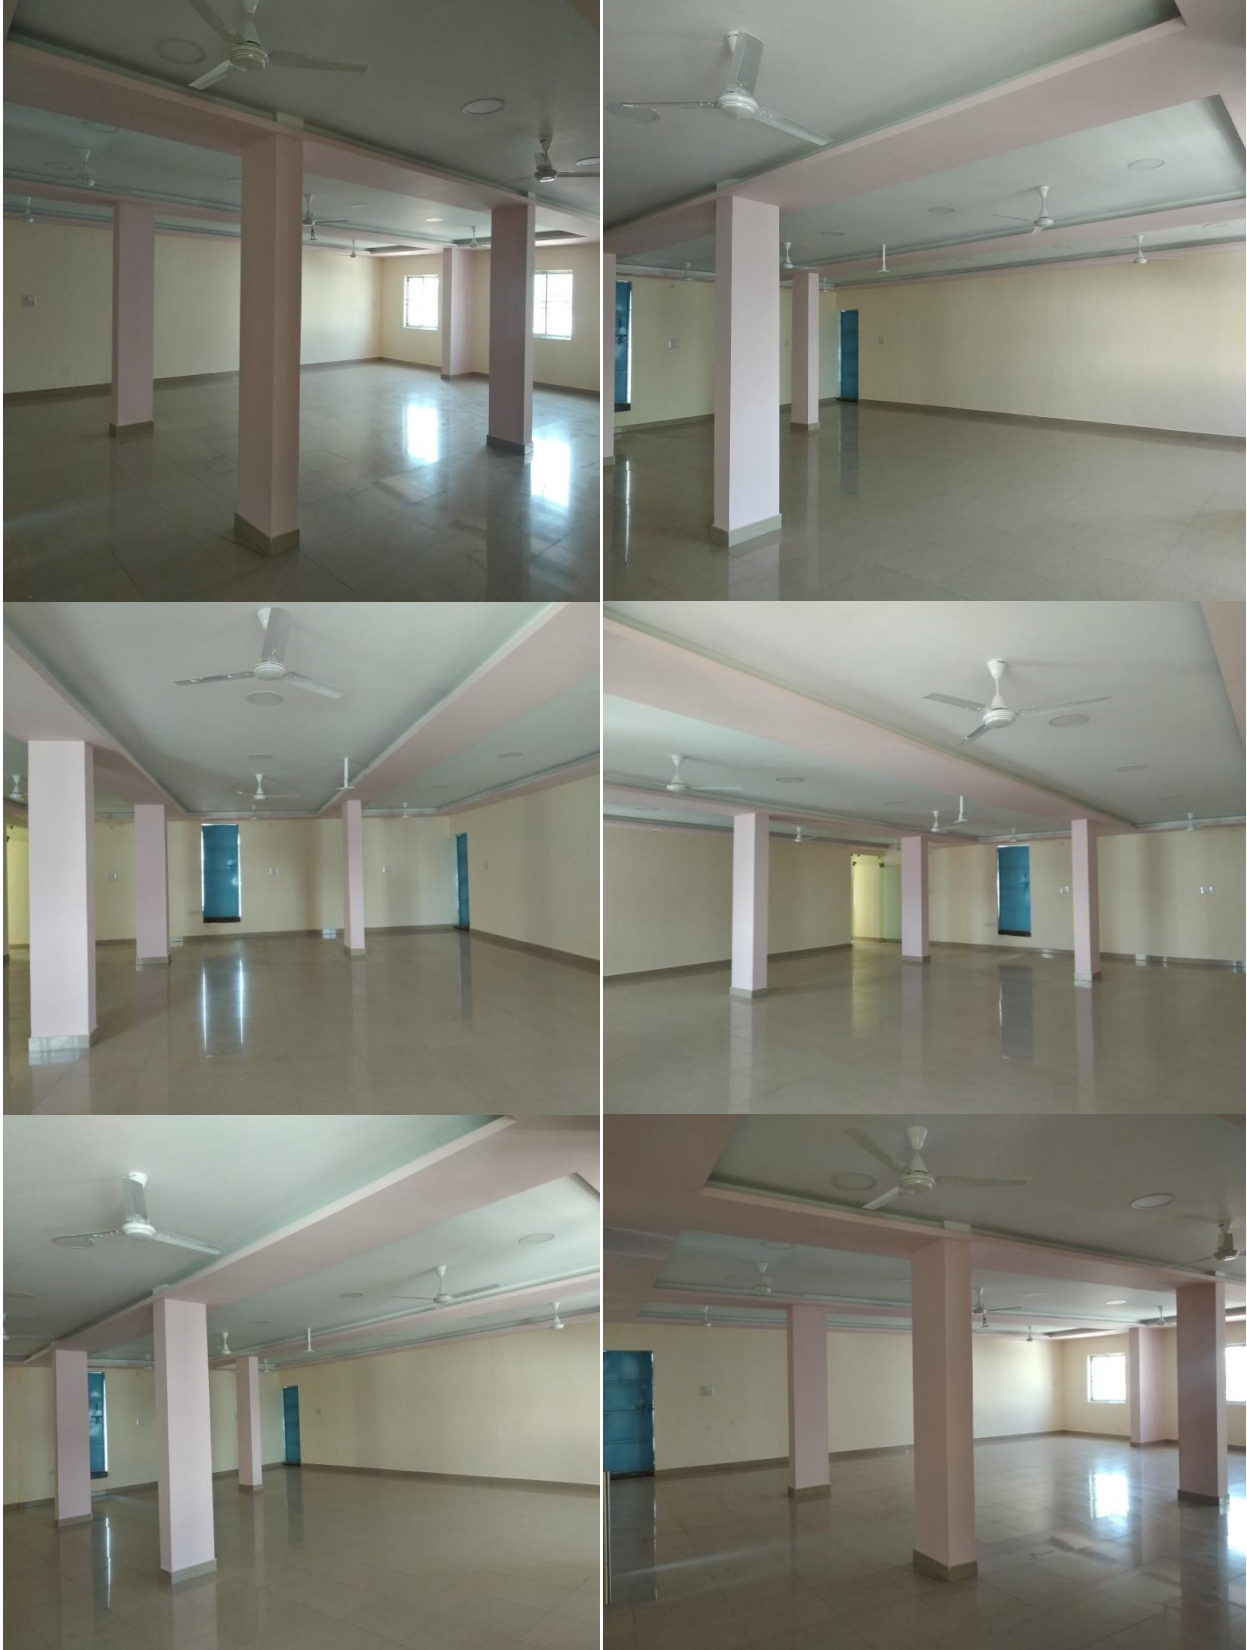

COMMUNITY HALL

No. 22/23, Parimala Hospital Campus, Bilekahalli, Bannerghatta Road,
Bangalore – 560076, Karnataka, India

This Mini Community Party Hall is situated strategically on Bannerghatta Main Road, near IIMB, Apollo and Fortis Hospitals.

Building Exterior

SUITABLE FOR

- Small birthday and reception Parties
- Mini Get-togethers
- Music Classes
- Yoga Classes
- Tuition
- Educational, Yoga and Music Workshops
- Aerobic and Sumba Classes
- Painting Classes
- Dances Classes

FACILITIES

- Wide Spacious Hall – 2800 sq ft
- Another Small Ante room – 700 sq ft
- Separate Toilets for Men and Women
- Large Sinks
- Audio-Visual Facilities for projection
- Lift
- UPS
- CCTV
- High Speed Stainless steel Lift
- Ample Parking Space

Large Community Hall – 2800 Sq ft

Mini hall – 700 Square feet

Counseling and Lecture Hall

Wash room and Sink Areas

High Speed Stainless Steel Lift

Wide Stair Cases

Ample Two Wheeler and 4 Wheeler Parking Spaces